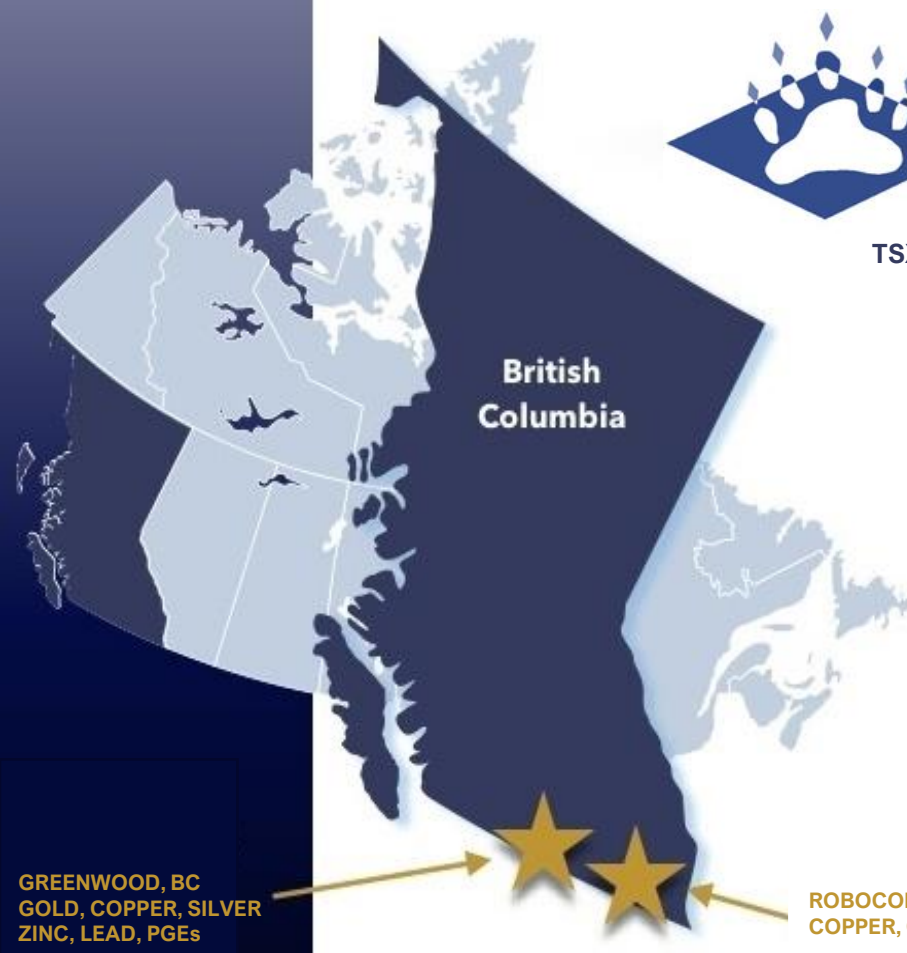

GRIZZLY
DISCOVERIES INC.

TSX-V:GZD FWB:G6H OTCQB:GZDIF

**British
Columbia**

**A Canadian
Exploration
Company with
district scale
mineral holdings in
British Columbia,
focused on copper,
precious metals
and cobalt.**

**GREENWOOD, BC
GOLD, COPPER, SILVER
ZINC, LEAD, PGEs**

**ROBOCOP, BC
COPPER, COBALT, SILVER**

GRIZZLY DISCOVERIES

- Exploration results returned Gold, Copper, Silver, Cobalt, Pt-Pd, Lead, and Zinc.
- Over 25% insider owned with a proven track record of success

GREENWOOD PROPERTY, BC

- 160,000 acres in Greenwood, BC
- Grizzly is the single largest mineral land holder in the Greenwood District
- Numerous historic mines located on the property and in the district with over 7M oz gold produced to date from the district
- Surrounds the Lexington and Gold Crown Mine Project
- GZD has spent >\$10M to date and discovered 7+ mineralized areas with near surface, high-grade open pit & underground potential
- 8 distinct projects within the land holding, Ket 28 optioned, Dayton, Copper Mountain, Motherlode, Sappho, Granby River, Attwood & Overlander
- New additions of the historical mines at Midway, Imperial and Crown Silver
- Excellent prospects for gold, copper, silver, platinum, palladium, cobalt, zinc and lead
- Drilling Planned for 2023