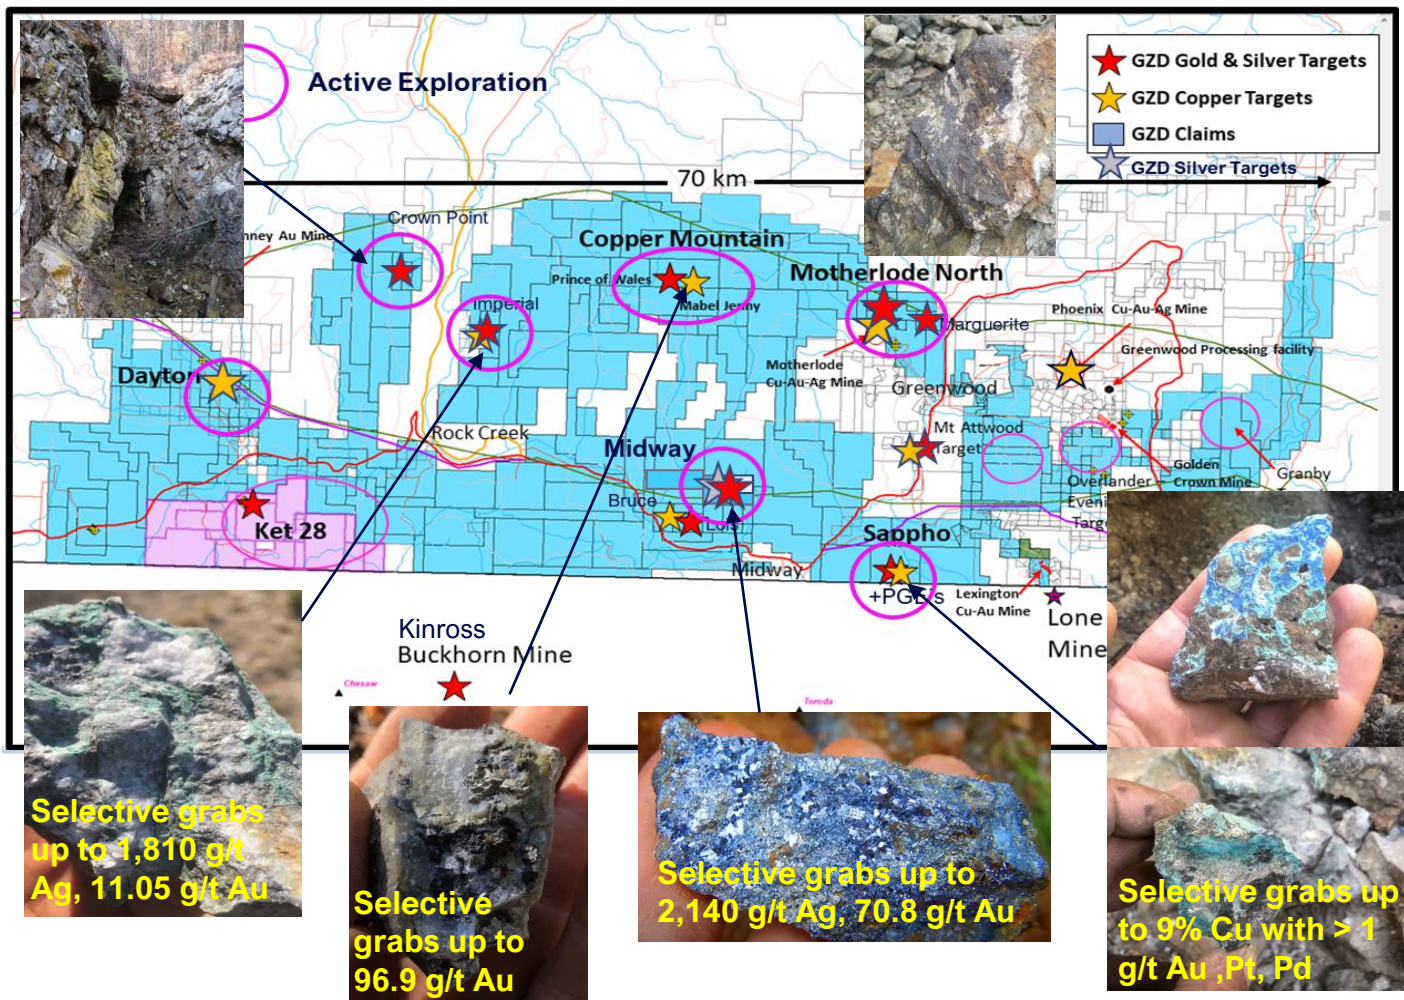

GRIZZLY
DISCOVERIES INC.

TSX-V:GZD FWB:G6H OTCQB:GZDIF

**British
Columbia**

**A Canadian
Exploration
Company with
district scale
mineral holdings in
British Columbia,
focused on copper,
precious metals
and cobalt.**

**GREENWOOD, BC
GOLD, COPPER, SILVER
ZINC, LEAD, PGEs**

**ROBOCOP, BC
COPPER, COBALT, SILVER**

GRIZZLY DISCOVERIES

- Exploration results returned Gold, Copper, Silver, Cobalt, Pt-Pd, Lead, and Zinc.
- Over 25% insider owned with a proven track record of success

GREENWOOD PROPERTY, BC

- 160,000 acres in Greenwood, BC
- Grizzly is the single largest mineral land holder in the Greenwood District
- Numerous historic mines located on the property and in the district with over 7M oz gold produced to date from the district
- Surrounds the Lexington and Gold Crown Mine Project
- GZD has spent >\$10M to date and discovered 7+ mineralized areas with near surface, high-grade open pit & underground potential
- 8 distinct projects within the land holding, Ket 28 optioned, Dayton, Copper Mountain, Motherlode, Sappho, Granby River, Attwood & Overlander
- New additions of the historical mines at Midway, Imperial and Crown Silver
- Excellent prospects for gold, copper, silver, platinum, palladium, cobalt, zinc and lead
- Drilling Planned for 2023

TSXV: GZD | OTCQB:
GZDIF | FWB: G6H

GRIZZLY
DISCOVERIES INC.

Selective grabs up to 1,810 g/t Ag, 11.05 g/t Au

Selective grabs up to 96.9 g/t Au

Selective grabs up to 2,140 g/t Ag, 70.8 g/t Au

Selective grabs up to 9% Cu with > 1 g/t Au, Pt, Pd